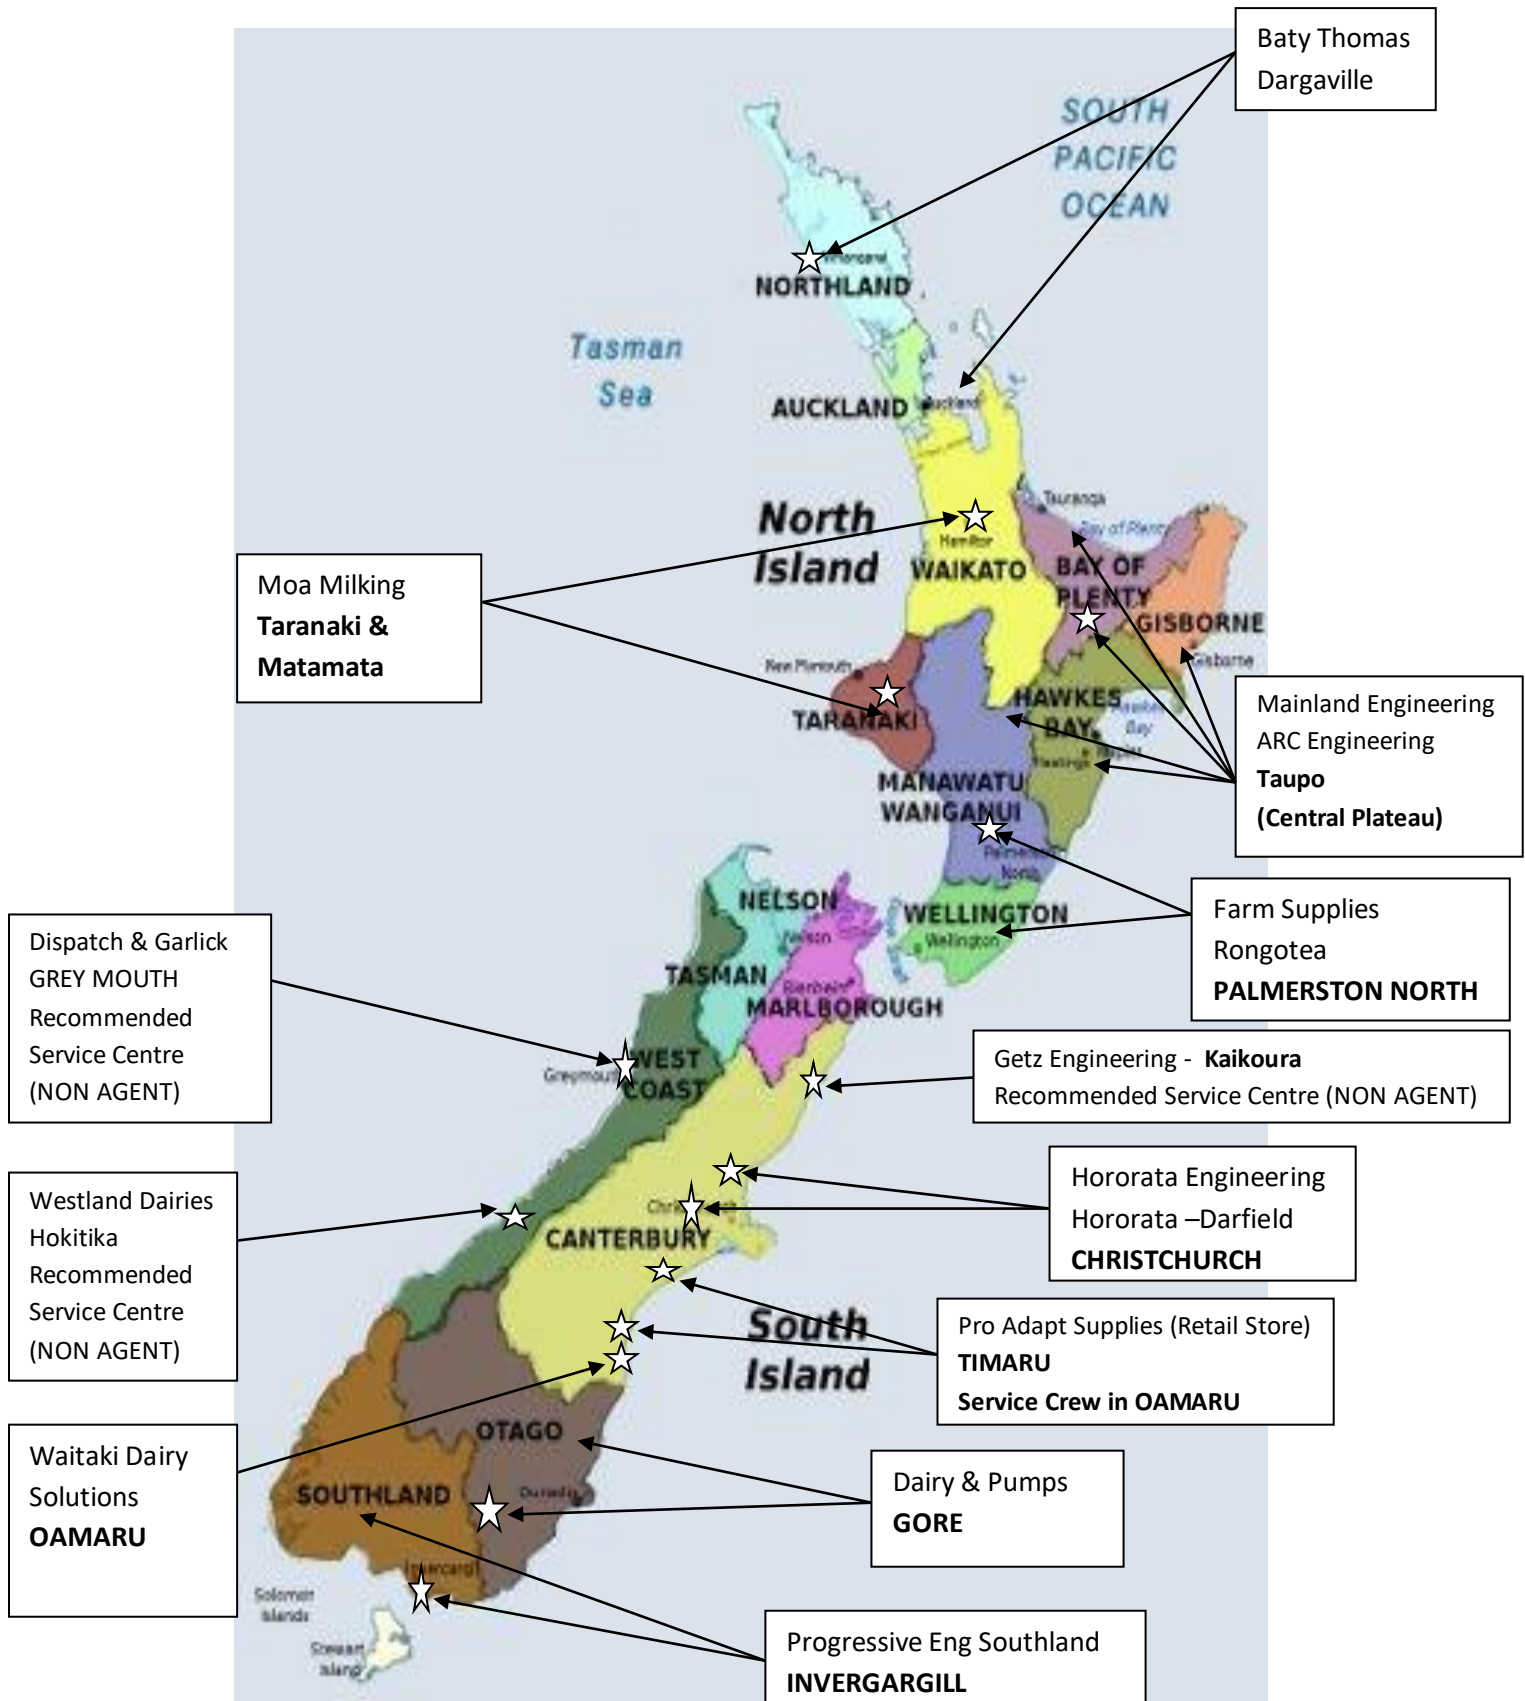

AGENTS APPROX AREAS FOR GATE PARTS AND SERVICING

AGENTS CONTACT DETAILS

<p>Baty Thomas Engineering Pukeko St Dargaville Brian Thomas: 09 439 7392 batythomas@xtra.co.nz DARGAVILLE (Northland)</p>	<p>Hororata Engineering Hororata Road R D Hororata Darfield 03 318 0745 Sean Smith: 027 697 7058 sean.jo@xtra.co.nz DARFIELD (Christchurch)</p>
<p>Moa Milking 39 Cutfield Street Inglewood, Taranaki Nathan Hitchcock 06 756 9009 Nathan@moamilking.co.nz</p> <p>14 Waihou Street Matamata, Waikato Bill Prince 07 888 9550</p>	<p>Mainland Engineering 16 Miro Street, Taupo Damian Roberts 07 377 2941 Office@mainlandeng.co.nz or damian.r@mainlandeng.co.nz.co.nz</p>
<p>Cowley Electrical Dairy & Pumps 4 Huron Street Gore Ken 03 208 0500 ken@dairypumps.co.nz GORE</p> <p>Waitaki Dairy Solutions 19 Reed Street Oamaru 9400 03 434 6304 Brett 027 233 0550</p> <p>Pro Adapt Supplies Industrial 112 Hilton Highway Washdyke TIMARU 03 688 2316 Tony & Graham sales@proadapt.co.nz</p>	<p>Progressive Engineering 42 Meadows Rd Washdyke TIMARU PH: 03 688 2318 Fax: 03 688 2319 sales@proadapt.co.nz Tony and Graham (Manager)</p> <p>Based In Oamaru – Servicing Team Progressive Engineering Main Road North OAMARU 8901 Michael/Glen : 021 220 0094 michael.prog@hotmail.com</p> <p>TIMARU – OAMARU Area</p>
<p>Dispatch & Garlick (NON AGENT) (Carries no parts) 36 Lord Street Greymouth Mike McMillian: 03 768 7089 mike@dispatchgarlick.co.nz GREYMOUTH</p>	<p>Progressive Southland 7 Bill Richardson Drive Invercargill 9810 03 2144 292 info@milking.co.nz James Norman james@milking.co.nz INVERGARGILL</p>
<p>Farm Supplies Central 55 Thames Street Rongatea Manawatu 06 324 8426 Brian@farmsupplies.co.nz 027 457 1446 Info@farmsupplies.co.nz Shaun 027 490 0110 PALMERSTON NORTH (Lower North Island)</p>	<p>Westland Dairy Sheds (NON AGENT) (Carries no parts) 15 Hau Hau Street Hokitika Steve Mahuika 03 755 7389 westlanddairyshed@xtra.co.nz HOKITIKA 10% discount on parts</p>